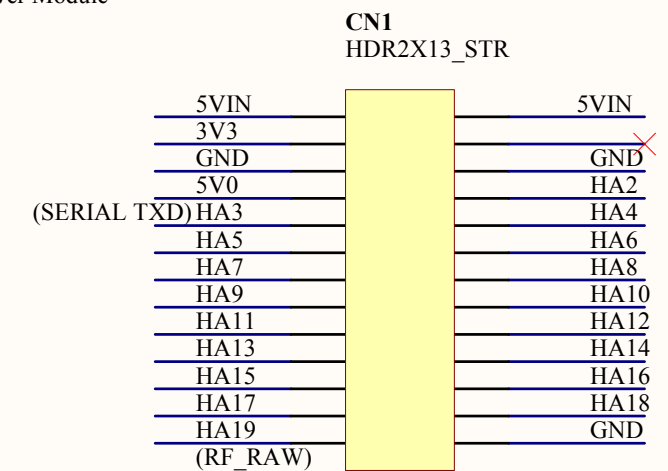

SRKH - 11-SEPT-2010

www.AppleLogic.org

315MHZ = YELLOW - 433MHZ = GREEN

RXD

RF Wireless Radio ASK Super-regenerative 4CH Receiver Module with Decoder

TXD

RF Wireless Radio ASK 3310A Superheterodyne Receiver Module with Encoder

OR

RF Wireless Radio ASK Transmitting Module 4CH TM1000-4

SERIAL RF MOD

POOL PAD PARTNER  
PPP1.0  
WIRELESS COMMS AND  
REAL TIME CLOCK BOARD