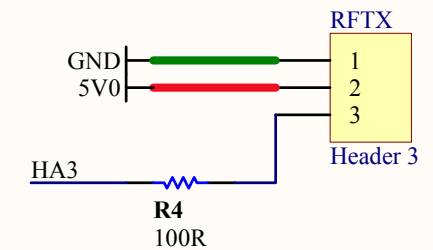

SRKH - 11-SEPT-2010

www.AppleLogic.org

315MHZ = YELLOW - 433MHZ = GREEN

RXD

RF Wireless Radio ASK Super-regenerative 4CH Receiver Module with Decoder

TXD

RF Wireless Radio ASK 3310A Superheterodyne Receiver Module with Encoder

OR

RF Wireless Radio ASK Transmitting Module 4CH TM1000-4

SERIAL RF MOD

POOL PAD PARTNER  
PPP1.0  
WIRELESS COMMS AND  
REAL TIME CLOCK BOARD