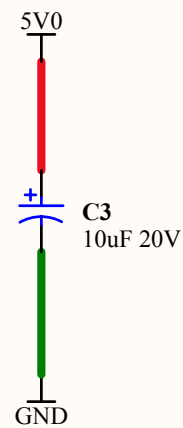

SRKH - 11-SEPT-2010

www.AppleLogic.org

315MHZ = YELLOW - 433MHZ = GREEN

RXD

RF Wireless Radio ASK Super-regenerative 4CH Receiver Module with Decoder

TXD

RF Wireless Radio ASK 3310A Superheterodyne Receiver Module with Encoder

OR

RF Wireless Radio ASK Transmitting Module 4CH TM1000-4

SERIAL RF MOD

POOL PAD PARTNER  
PPP1.0  
WIRELESS COMMS AND  
REAL TIME CLOCK BOARD