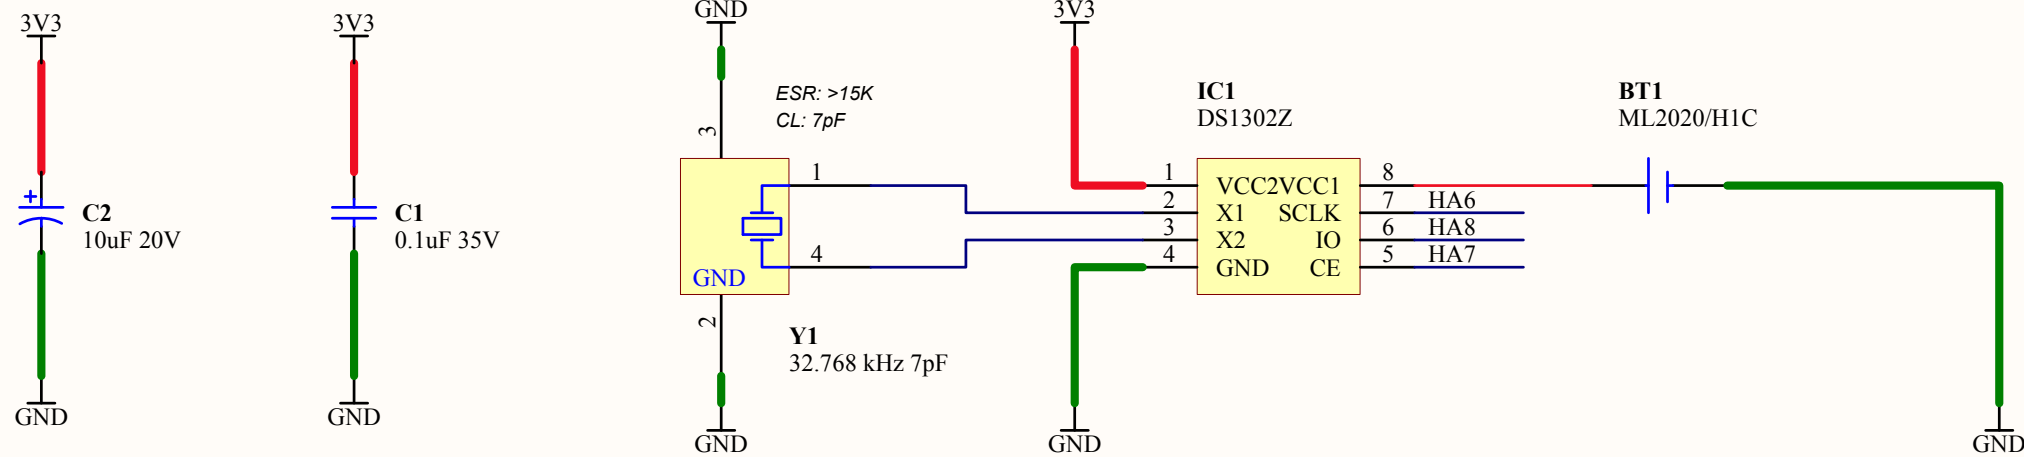

SRKH - 11-SEPT-2010

www.AppleLogic.org

315MHZ = YELLOW - 433MHZ = GREEN

RXD

RF Wireless Radio ASK Super-regenerative 4CH Receiver Module with Decoder

TXD

RF Wireless Radio ASK 3310A Superheterodyne Receiver Module with Encoder

OR

RF Wireless Radio ASK Transmitting Module 4CH TM1000-4

SERIAL RF MOD

POOL PAD PARTNER  
PPP1.0  
WIRELESS COMMS AND  
REAL TIME CLOCK BOARD