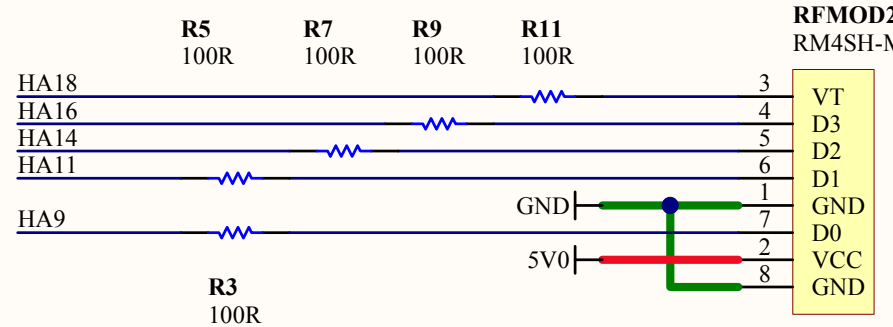

SRKH - 11-SEPT-2010

www.AppleLogic.org

315MHZ = YELLOW - 433MHZ = GREEN

RXD

RF Wireless Radio ASK Super-regenerative 4CH Receiver Module with Decoder

TXD

RF Wireless Radio ASK 3310A Superheterodyne Receiver Module with Encoder

OR

RF Wireless Radio ASK Transmitting Module 4CH TM1000-4

SERIAL RF MOD

POOL PAD PARTNER  
PPP1.0  
WIRELESS COMMS AND  
REAL TIME CLOCK BOARD