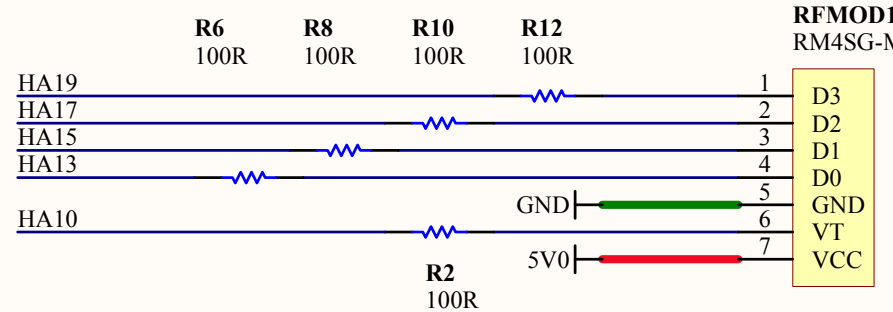

SRKH - 11-SEPT-2010

www.AppleLogic.org

315MHZ = YELLOW - 433MHZ = GREEN

RXD

RF Wireless Radio ASK Super-regenerative 4CH Receiver Module with Decoder

TXD

RF Wireless Radio ASK 3310A Superheterodyne Receiver Module with Encoder

OR

RF Wireless Radio ASK Transmitting Module 4CH TM1000-4

SERIAL RF MOD

POOL PAD PARTNER  
PPP1.0  
WIRELESS COMMS AND  
REAL TIME CLOCK BOARD